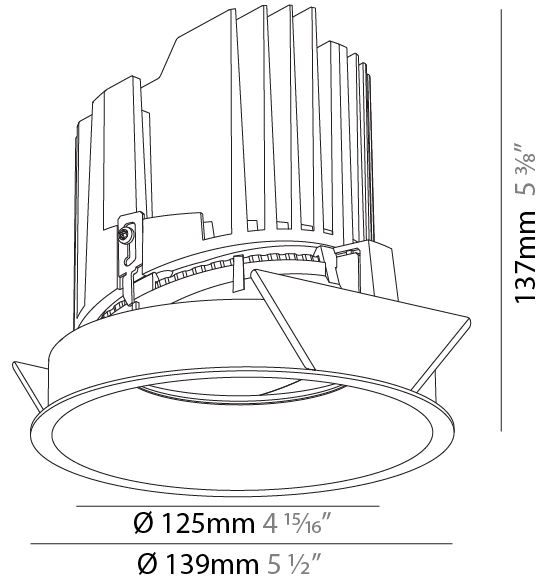

GENERAL

Series: Bioniq
 Subseries: Bioniq Round Semi Adjustable
 Brand: Prolight
 Division: Architectural
 Mounting Type: Recessed
 Mounting Location: Ceiling
 Subcategory: Downlight

PHYSICAL

Shape: Round
 Diameter (mm): 139
 Diameter (in): 5 1/2
 Height (mm): 137
 Height (in): 5 3/8
 Ceiling Thickness (mm): 10 / 12.5 / 15
 Ceiling Thickness (in): 3/8 or 1/2 or 9/16
 Min. Recessing Depth (mm): 150
 Min. Recessing Depth (in): 5 7/8
 Light Distribution: Adjustable / Downlight
 Weight (kg): 0.814
 Weight (lbs): 1.79
 Fixture Finish: SSR / BKV / CWI / CRY / HAB / LAG / UFT / ITA / RUA / RUR / MIC / FTG / MYG / TWT / LOD / PUS / FRO / FUP / KIA / POP / BLS / SPG / MEY / GOH / GUM / CHC / COM / ABZ / JAG / OBR / MOS / ROR
 Fixture Material: Aluminum Die Cast
 Cut-out Measurements: 130mm / 5 1/8"

LED

Number of LEDs: 1
 Color Temperature (°K): 2700 / 3000 / 3500 / 4000
 Max. Delivered Lumen (lm): 870 / 970 / 1039 / 1060
 Nominal Lumen (lm): 960 / 1070 / 1156 / 1180
 CRI: >90 CRI
 Efficiency (%): 90.5
 Lamp Life (hrs): 50000

OPTICAL

Reflector°: 10
 Adjustability: Rotational 355°; Tilt 10°

RATINGS AND CERTIFICATIONS

Certified By: Certified for North American Standards
 IP rating: IP20

	130mm 5 1/8"	150mm 5 7/8"	10 15mm 3/8" 9/16"	10°	355°	