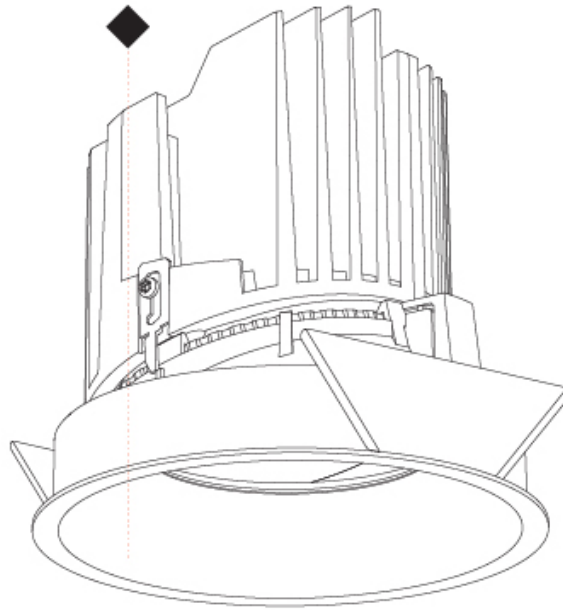

BIONIQ ROUND SEMI ADJUSTABLE RECESSED

A35299-

PROJECT _____

TYPE _____

SPECIFIER _____

QUANTITY _____

DATE _____