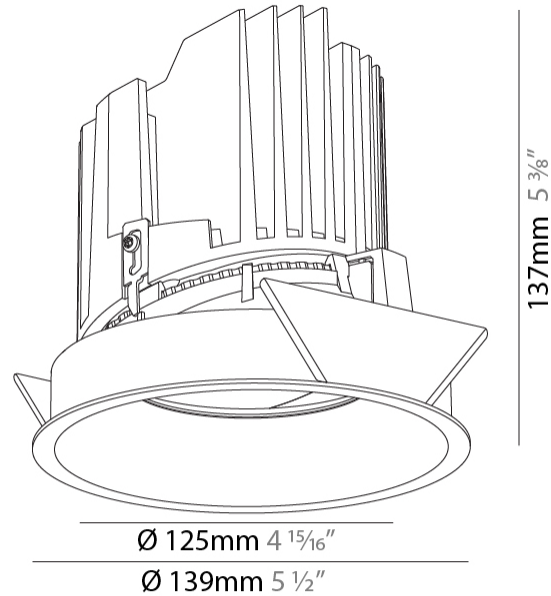

GENERAL

Series: Bioniq
 Subseries: Bioniq Round Semi Adjustable
 Brand: Prolight
 Division: Architectural
 Mounting Type: Recessed
 Mounting Location: Ceiling
 Subcategory: Downlight

PHYSICAL

Shape: Round
 Diameter (mm): 139
 Diameter (in): 5 1/2
 Height (mm): 137
 Height (in): 5 3/8
 Ceiling Thickness (mm): 10 / 12.5 / 15
 Ceiling Thickness (in): 3/8 or 1/2 or 9/16
 Min. Recessing Depth (mm): 150
 Min. Recessing Depth (in): 5 7/8
 Light Distribution: Adjustable / Downlight
 Weight (kg): 0.856
 Weight (lbs): 1.89
 Fixture Finish: SSR / BKV / CWI / CRY / HAB / LAG / UFT / ITA / RUA / RUR / MIC / FTG / MYG / TWT / LOD / PUS / FRO / FUP / KIA / POP / BLS / SPG / MEY / GOH / GUM / CHC / COM / ABZ / JAG / OBR / MOS / ROR
 Fixture Material: Aluminum Die Cast
 Cut-out Measurements: 130mm / 5 1/8"

LED

Number of LEDs: 1
 Color Temperature (°K): 2700 / 3000 / 3500 / 4000
 Max. Delivered Lumen (lm): 2030 / 2080 / 2185 / 2230
 Nominal Lumen (lm): 3210 / 3290 / 3459 / 3530
 CRI: >90 CRI
 Efficiency (%): 0.631
 Lamp Life (hrs): 50000

OPTICAL

Reflector: 20 / 40 / 60
 Adjustability: Rotational 355°; Tilt 10°

RATINGS AND CERTIFICATIONS

Certified By: Certified for North American Standards
 IP rating: IP20

BIONIQ ROUND SEMI ADJUSTABLE RECESSED